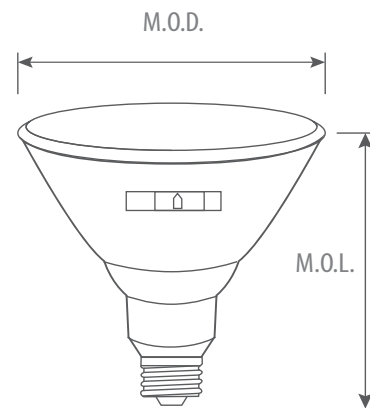

## FEATURES & BENEFITS

5 FIELD SELECTABLE CCT'S (27/30/35/40/50K)

HIGH CRI (90+)

GLASS LENS

25,000 HRS AVERAGE LIFE

WET LOCATION RATED

DIMMABLE

## DIMENSIONAL DRAWING

| MODEL NUMBER | WATTAGE (W) | BASE | VOLTAGE (V) | HOUR RATING | BEAM ANGLE | INITIAL LUMENS(LM) | CCT(K)         | CRI | ENCLOSED FIXTURE APPLICATION | WET LOCATION | M.O.D. (INCH) | M.O.L. (INCH) |
|--------------|-------------|------|-------------|-------------|------------|--------------------|----------------|-----|------------------------------|--------------|---------------|---------------|
| 16W LED      | 16          | E26  | 120         | 25,000      | 40°        | 1400               | 27/30/35/40/50 | 90  | NO                           | YES          | 4.8           | 5.31          |