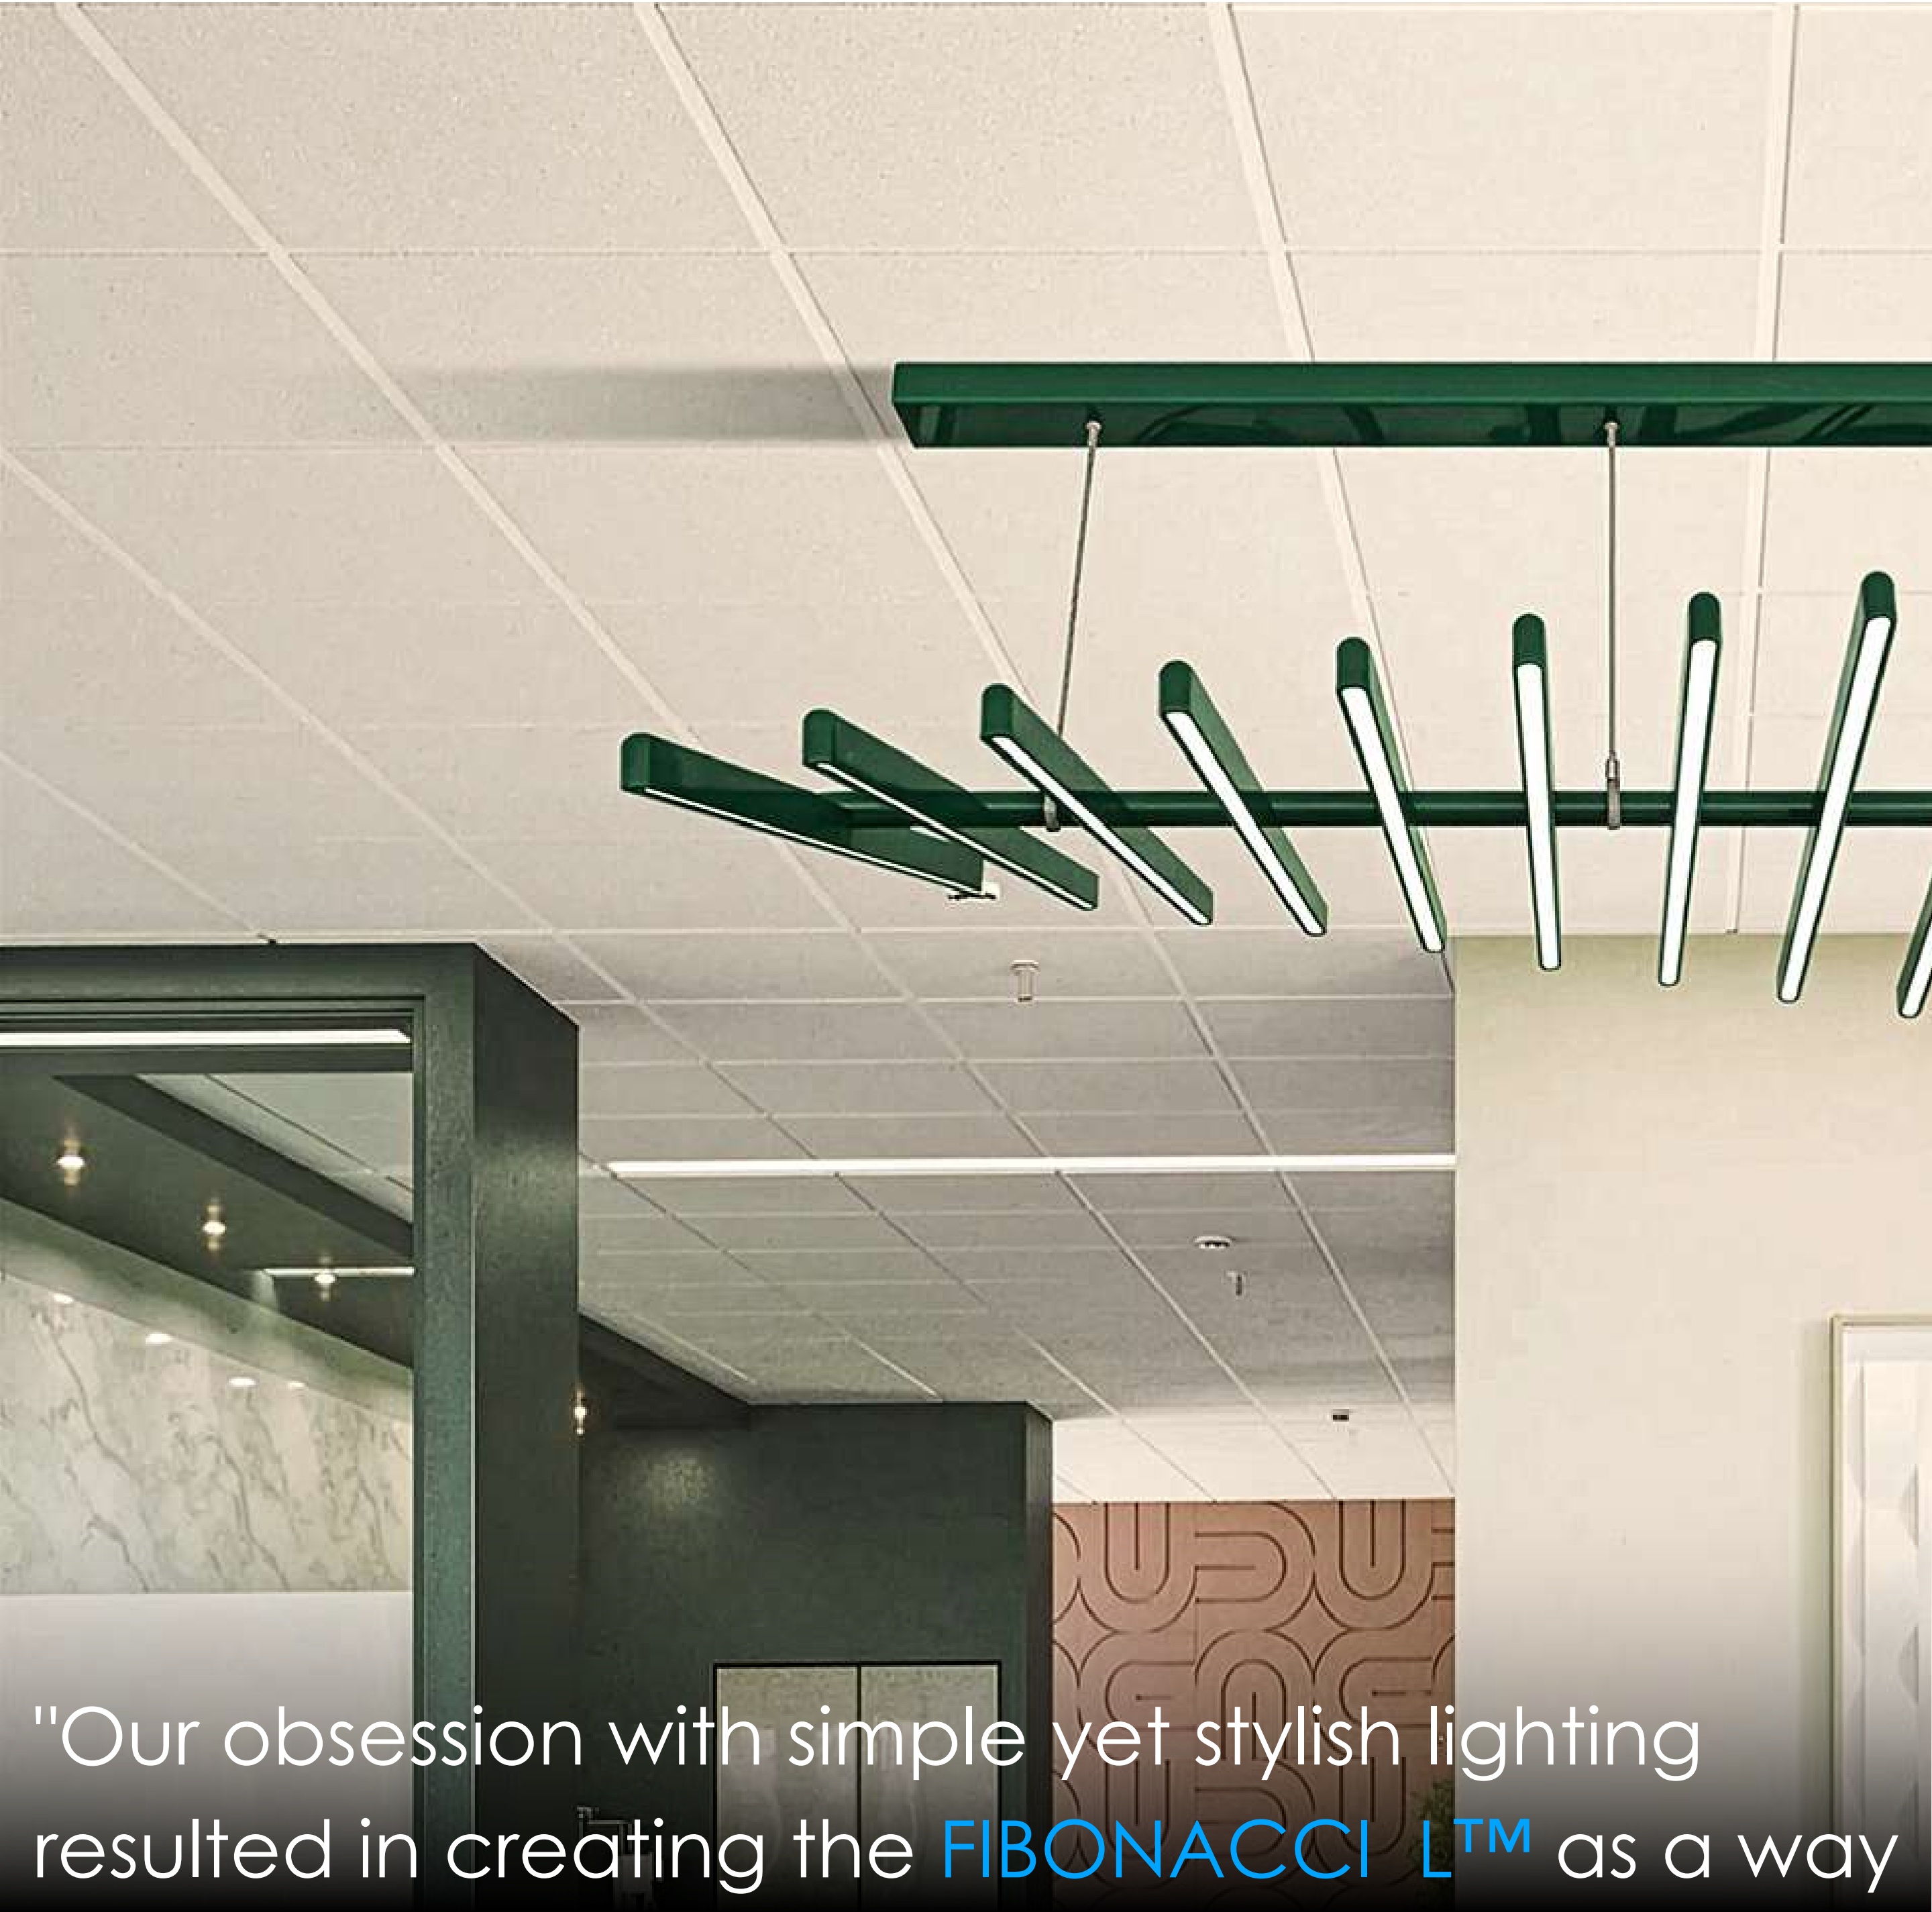

"Our obsession with simple yet stylish lighting resulted in creating the **FIBONACCI L™** as a way for us to show that even in simplicity, creativity, and improvisation are paramount."